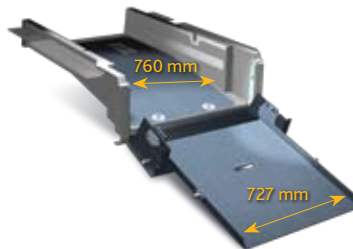

## A UNIQUE ENTRANCE RAMP SOLUTION

Wheelchair accessible Peugeot Partner API with flexi ramp sets new level for comfortable transport of a wheelchair person.

The vehicle is equipped with new foldable ramp allowing user to have available full size luggage compartment without any obstructions or easily unfold the ramp and create space for the wheelchair. There is wheelchair restraint system fitted inside of the car for secure transport of the disabled person.