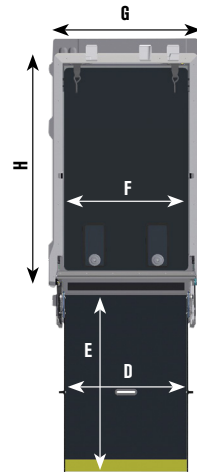

Fiat Doblo FlexiRamp™

ZeroEffort – The new concept of WAV

ZeroEffort

Fiat Doblo FlexiRamp™

Also available as a 7 seated option

Seating capacity

* TIP-UP SEATS

5 people + 1 wheelchair

5 – 7 people

Dimensions

A	entrance door height	1 450 mm	58,2 in
B	min. interior height	1 435 mm	53,9 in
C	ramp slope	12°	12°
D	ramp width	762 mm	30 in
E	ramp length	1 150 mm	45,3 in
F	min. floor width	775 mm	30,5 in
G	max. floor width	780 mm	30,7 in
H	floor length	1 345 mm	52,9 in

Only for Fiat Doblo 1,6 MultiJet
120k XL Plus

Restraint systems

Slide'n'Click retractors
– standard

Flush mounted rear
retractors – optional