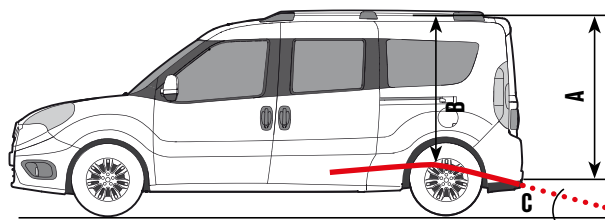

Fiat Doblo FlexiRamp™

ZeroEffort – The new concept of WAV

ZeroEffort

Fiat Doblo FlexiRamp™

Also available as a 7 seated option

Seating capacity

* TIP-UP SEATS

5 people + 1 wheelchair

5 – 7 people

Dimensions

A	entrance door height	1 450 mm	58,2 in
B	min. interior height	1 435 mm	53,9 in
C	ramp slope	12°	12°
D	ramp width	762 mm	30 in
E	ramp length	1 150 mm	45,3 in
F	min. floor width	775 mm	30,5 in
G	max. floor width	780 mm	30,7 in
H	floor length	1 345 mm	52,9 in